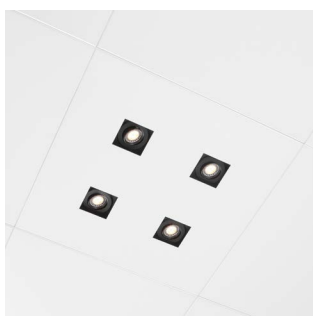

PRODUCT INFO

4xHAL EVO
accent lighting LAY-IN

- 600 x 600 mm.
- Opening tile 83 x 83 mm.
- Installation height 90 mm.
- Pre-cabled lighting module with GST-5 stekker.
- Dimmable standard
- All lighting modules come with a laser-cut tile in the same finishing as the ceiling.
- Includes suspension for trimless installation in the ceiling.
- LED driver included.
- Each panel is covered in a foil that is easy to remove in order to prevent any damage.
- Adjustable.
- Includes suspension for trimless installation in the ceiling.

ceilux clip-in 45	45173 LED

△
LED 49,2W
230V-50Hz
CE
Φ 83 x 83 mm
H=90 mm