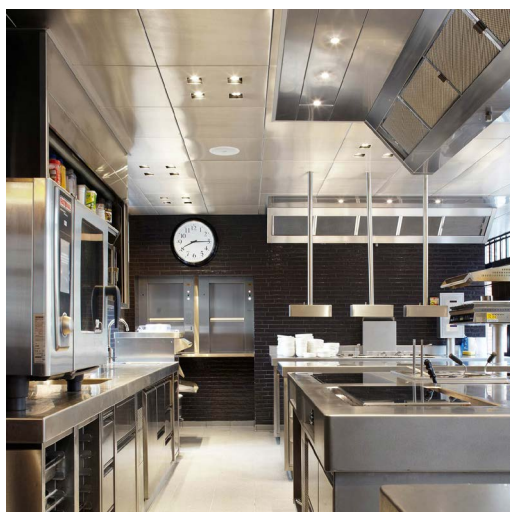

PRODUCT INFO

4xHAL EVO
accent lighting LAY-IN

- 600 x 600 mm.
- Opening tile 83 x 83 mm.
- Installation height 90 mm.
- Pre-cabled lighting module with GST-5 stekker.
- Dimmable standard
- All lighting modules come with a laser-cut tile in the same finishing as the ceiling.
- Includes suspension for trimless installation in the ceiling.
- LED driver included.
- Each panel is covered in a foil that is easy to remove in order to prevent any damage.
- Adjustable.
- Includes suspension for trimless installation in the ceiling.